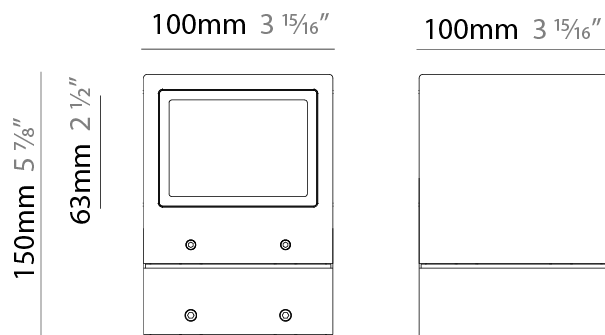

GENERAL

Series: Mini One
Brand: Platek
Division: Exterior
Mounting Type: Post
Mounting Location: Above Ground
Subcategory: Bollard - Mini

PHYSICAL

Shape: Rectangle
Length (mm): 100
Length (in): 3 ¹⁵/₁₆
Width (mm): 100
Width (in): 3 ¹⁵/₁₆
Height (mm): 150
Height (in): 5 ⁷/₈
Light Distribution: Direct
Diffuser: Transparent Flat Tempered Glass
Fixture Finish: GRY / ANT
Fixture Material: Aluminum Die Cast
Upon Request: Finishes - Black, White, Bronze, Corten

ELECTRICAL

Lamp Type: LED
Input Wattage (W): 7.3
Total Output Wattage (W): 6
Dimming: Non-Dimmable
Driver Included: Yes
Driver Location: Integrated
Driver Type: Constant Current - 120Vac
Driver Class: Class 2
Input Voltage (V): 120 - 277
Constant Current (MA): 500
Upon Request: (Not included - see components [IP65 or higher enclosure to be supplied by others]): Remote: 0-10Vdc dimming / Phase dimming / Non-dimming 120/277Vac

LED

Color Temperature (°K): 2700 / 3000 / 4000
Max. Delivered Lumen (lm): 415 / 430
Nominal Lumen (lm): 780 / 810
CRI: >90 CRI
Lamp Life (hrs): 60000

OPTICAL

Optic°: 4 Openings

RATINGS AND CERTIFICATIONS

Certified By: Certified for North American Standards
IP rating: IP65
IK Rating: IK07
Bug Rating: B0 U0 G0