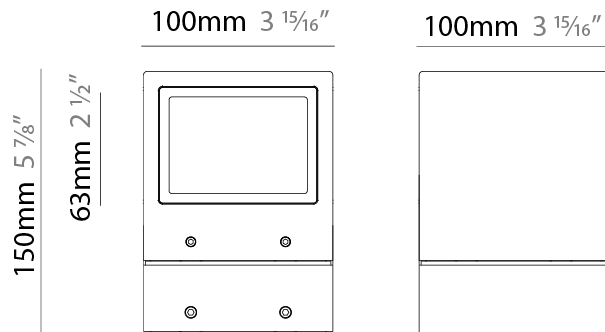

GENERAL

Series: Mini One
Brand: Platek
Division: Exterior
Mounting Type: Post
Mounting Location: Above Ground
Subcategory: Bollard - Mini

PHYSICAL

Shape: Rectangle
Length (mm): 100
Length (in): 3 ¹⁵/₁₆
Width (mm): 100
Width (in): 3 ¹⁵/₁₆
Height (mm): 150
Height (in): 5 ⁷/₈
Light Distribution: Direct
Diffuser: Transparent Flat Tempered Glass
Fixture Finish: GRY / ANT
Fixture Material: Aluminum Die Cast
Upon Request: Finishes - Black, White, Bronze, Corten

ELECTRICAL

Lamp Type: LED
Input Wattage (W): 7.3
Total Output Wattage (W): 6
Dimming: Non-Dimmable
Driver Included: Yes
Driver Location: Integrated
Driver Type: Constant Current - 120Vac
Driver Class: Class 2
Input Voltage (V): 120 - 277
Constant Current (MA): 500
Upon Request: (Not included - see components [IP65 or higher enclosure to be supplied by others]): Remote: 0-10Vdc dimming / Phase dimming / Non-dimming 120/277Vac

LED

Color Temperature (°K): 2700 / 3000 / 4000
Max. Delivered Lumen (lm): 195 / 205
Nominal Lumen (lm): 780 / 810
CRI: >80 CRI
Lamp Life (hrs): 60000

OPTICAL

Optic°: 2 Openings

RATINGS AND CERTIFICATIONS

Certified By: Certified for North American Standards
IP rating: IP65
IK Rating: IK07
Bug Rating: B0 U0 G0