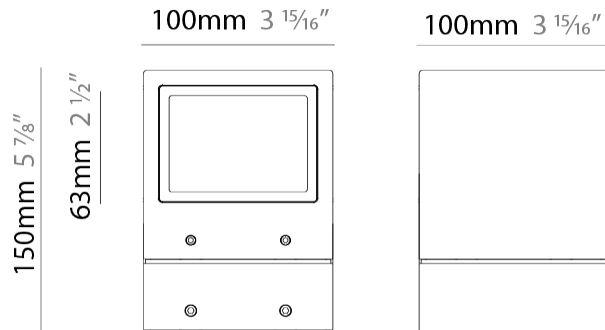

GENERAL

Series: Mini One
Brand: Platek
Division: Exterior
Mounting Type: Post
Mounting Location: Above Ground
Subcategory: Bollard - Mini

PHYSICAL

Shape: Rectangle
Length (mm): 100
Length (in): 3 ¹⁵/₁₆
Width (mm): 100
Width (in): 3 ¹⁵/₁₆
Height (mm): 150
Height (in): 5 ⁷/₈
Light Distribution: Direct
Diffuser: Transparent Flat Tempered Glass
Fixture Finish: GRY / ANT
Fixture Material: Aluminum Die Cast
Upon Request: Finishes - Black, White, Bronze, Corten

ELECTRICAL

Lamp Type: LED
Input Wattage (W): 7.3
Total Output Wattage (W): 6
Dimming: Non-Dimmable
Driver Included: Yes
Driver Location: Integrated
Driver Type: Constant Current - 120Vac
Driver Class: Class 2
Input Voltage (V): 120 - 277
Constant Current (MA): 500
Upon Request: (Not included - see components [IP65 or higher enclosure to be supplied by others]): Remote: 0-10Vdc dimming / Phase dimming / Non-dimming 120/277Vac

LED

Color Temperature (°K): 2700 / 3000 / 4000
Max. Delivered Lumen (lm): 95 / 100
Nominal Lumen (lm): 780 / 810
CRI: >90 CRI
Lamp Life (hrs): 60000

OPTICAL

Optic°: 1 Opening

RATINGS AND CERTIFICATIONS

Certified By: Certified for North American Standards
IP rating: IP65
IK Rating: IK07
Bug Rating: B0 U0 G0